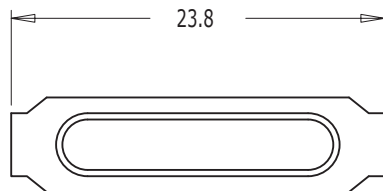

EFD20

Mounting cover	
Clip material	Steel
Part No.	EFD20COVERM-02

Mounting clip	
Clip material	Steel
Part No.	EFD20CLIPM-00

Dimensions in millimeters

DT032 ISS. 4