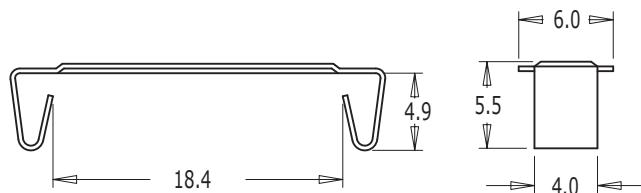

EFD20

Mounting cover	
Clip material	Steel
Part No.	EFD20COVERM-02

Mounting clip	
Clip material	Steel
Part No.	EFD20CLIPM-00

Dimensions in millimeters

DT032 ISS. 4