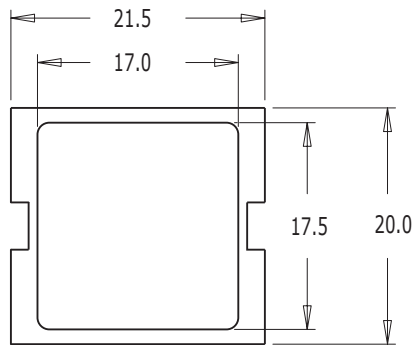

EFD20

Mounting cover	
Clip material	Steel
Part No.	EFD20COVERM-02

Mounting clip	
Clip material	Steel
Part No.	EFD20CLIPM-00

Dimensions in millimeters

DT032 ISS. 4