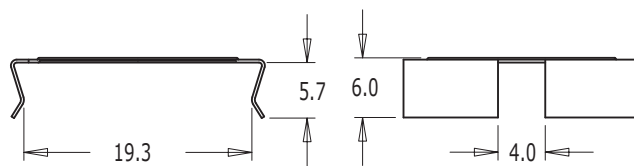

EFD20

Mounting cover	
Clip material	Steel
Part No.	EFD20COVERM-02

Mounting clip	
Clip material	Steel
Part No.	EFD20CLIPM-00

Dimensions in millimeters

DT032 ISS. 4